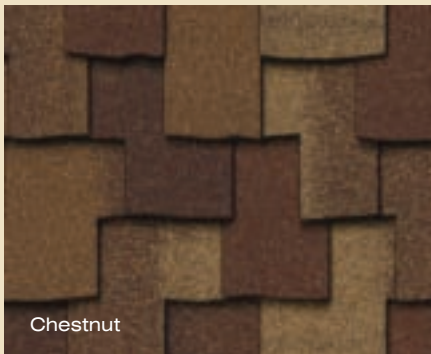

See actual warranty for specific details and limitations.

PRESIDENTIAL SHAKE™

color palette

PRESIDENTIAL SHAKE™ gallery

**From light, inviting earth tones
to darker, bolder hues**

Slate Gray

Chestnut

Autumn Blend