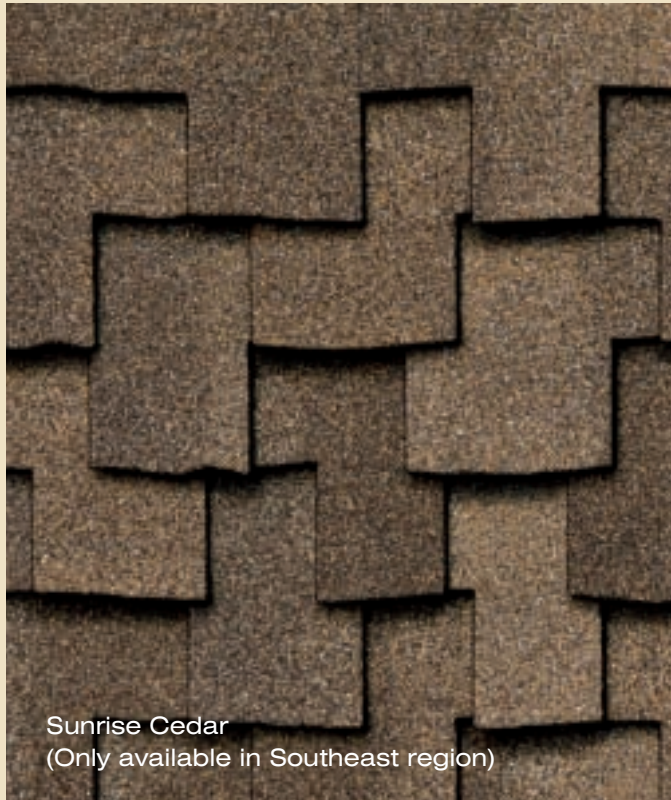

See actual warranty for specific details and limitations.

PRESIDENTIAL SHAKE™

color palette

PRESIDENTIAL SHAKE™ gallery

**From light, inviting earth tones
to darker, bolder hues**

Slate Gray

Chestnut

Autumn Blend